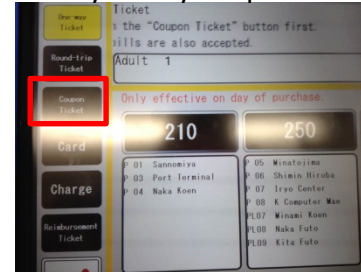

Purchasing tickets

Ticket machine

① Press this button [English]

② Press the button "280".
(P-08 K Computer Mae)

When you go to Kobe Portpia Hotel,
press the button "250".
(P-06 Shimin Hiroba)

③ Insert fare.

(Credit cards not accepted.)

When you buy coupon ticket

Press the button "(Ticket)"

Please get on to "Kobe Airport".

You cannot arrive when you get on to "Kita futo" and "Naka futo".