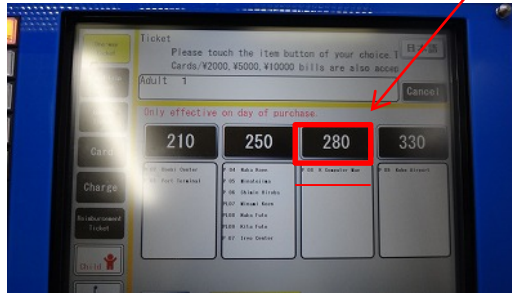

When you buy coupon ticket