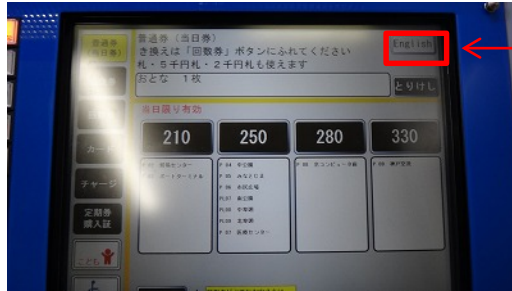

Purchasing tickets

Ticket machine

① Press this button [English]

② Press the button "280".
(P-08 K Computer Mae)

When you go to Kobe Portpia Hotel,
press the button "250".
(P-06 Shimin Hiroba)

③ Insert fare.

(Credit cards not accepted.)

When you buy coupon ticket

Press the button "(Ticket)"

Please get on to "Kobe Airport".

You cannot arrive when you get on to "Kita futo" and "Naka futo".