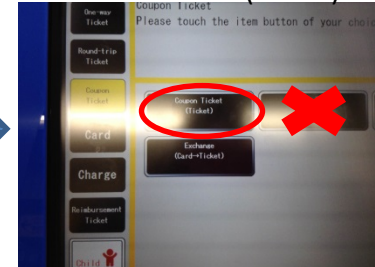

Purchasing tickets

Ticket machine

① Press this button [English]

② Press the button "280".
(P-08 K Computer Mae)

When you go to Kobe Portpia Hotel,
press the button "250".
(P-06 Shimin Hiroba)

③ Insert fare.

(Credit cards not accepted.)

When you buy coupon ticket

Press the button "(Ticket)"

Please get on to "Kobe Airport".

You cannot arrive when you get on to "Kita futo" and "Naka futo".